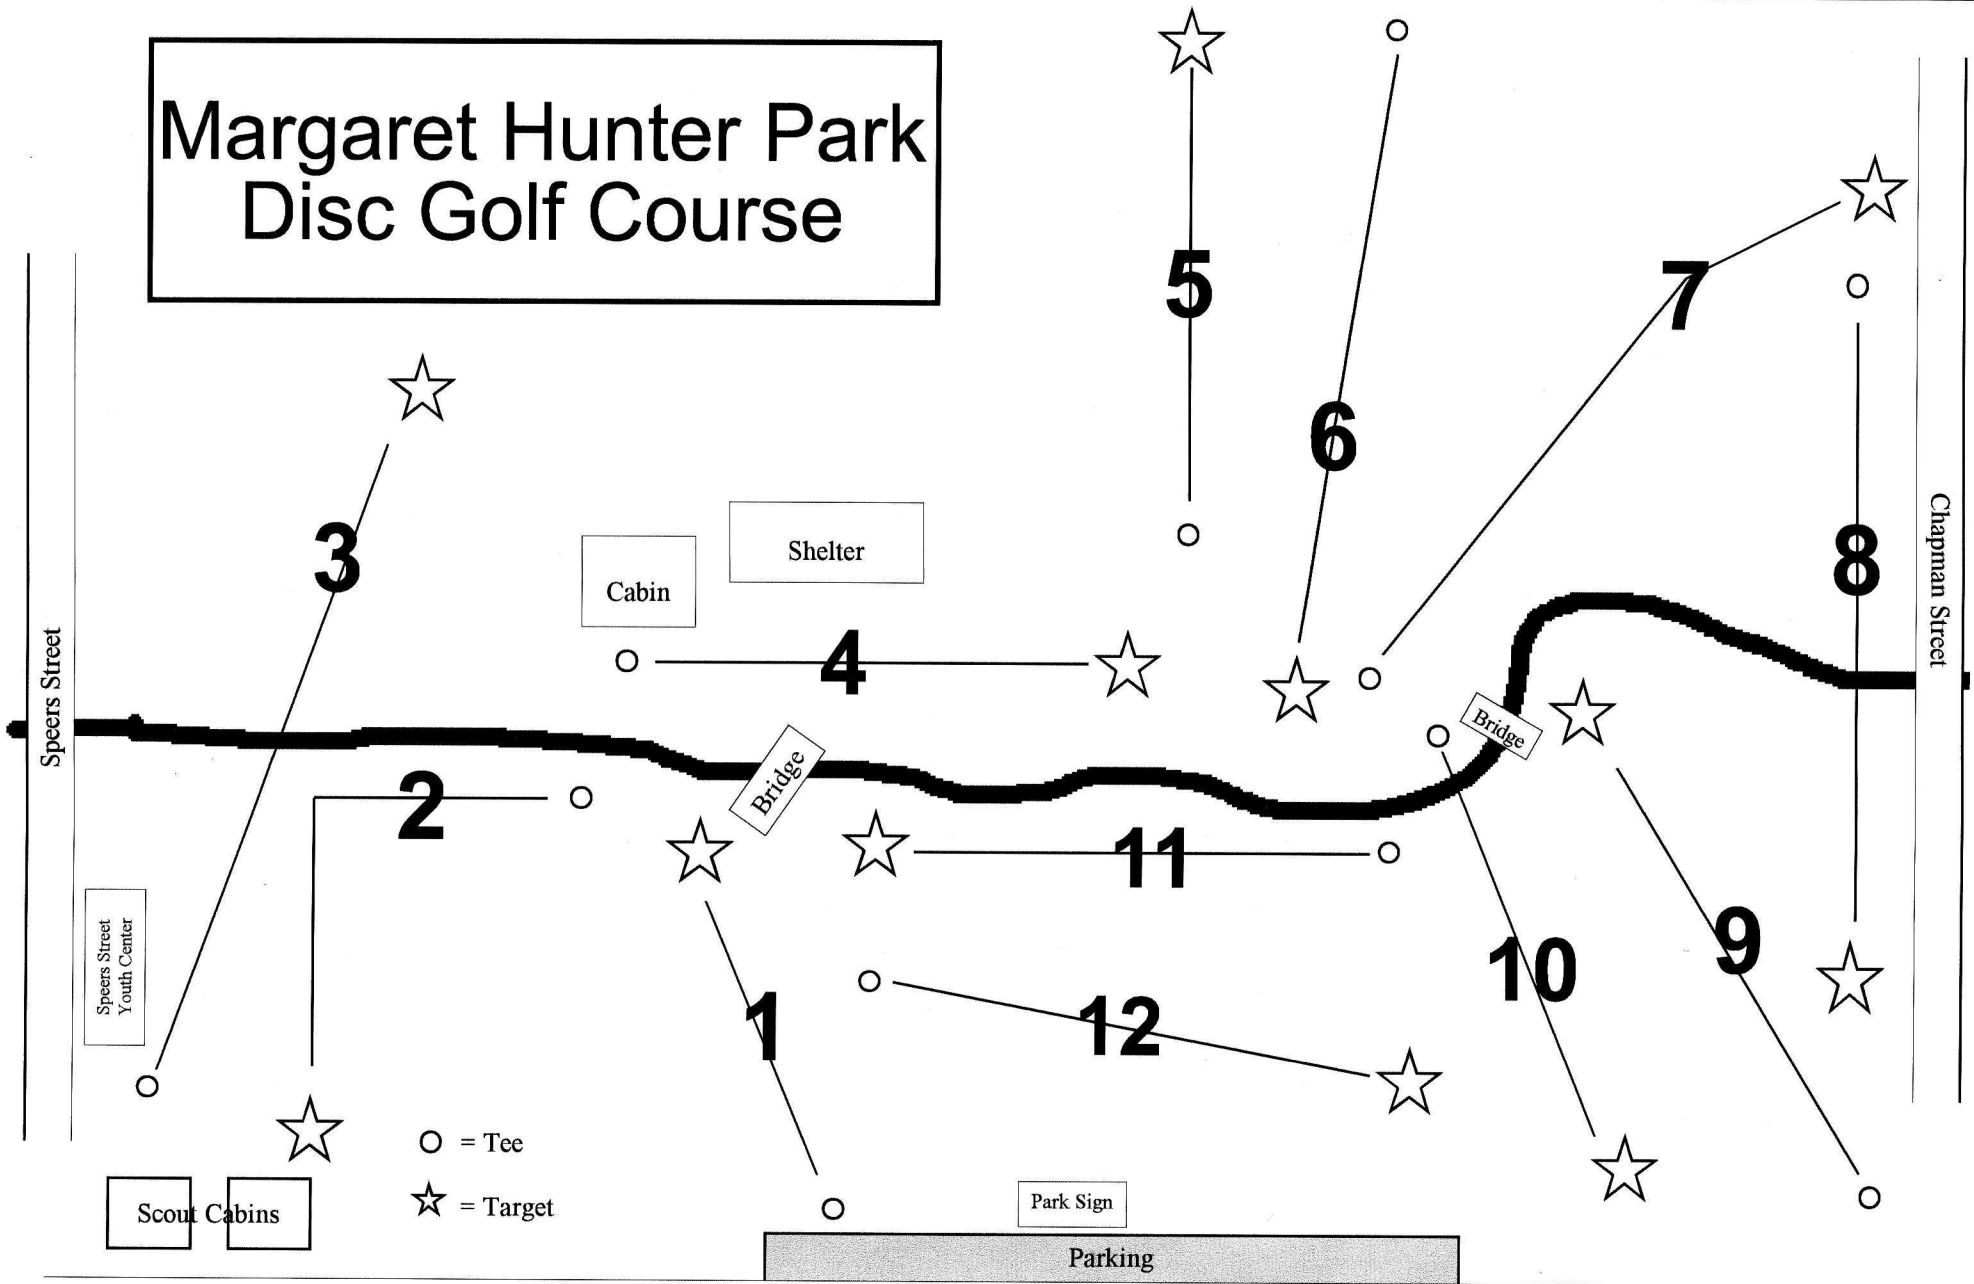

Nance Street

Margaret Hunter Park Disc Golf Course

○ = Tee
 ☆ = Target

Scout Cabins

Cabin

Shelter

Speers Street Youth Center

Park Sign

Parking

Pope Terrace

Speers St. School

Chapman Street

Speers Street